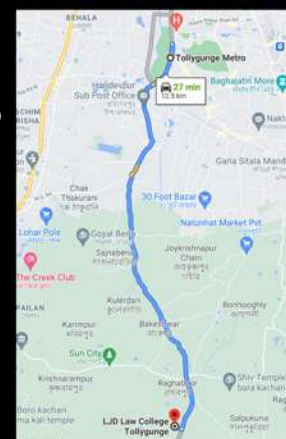

Falta Campus :

**Falta Nainan Road , PO - Sahararhat, Vill - Punnya,
PS - Falta 24 Parganas (South) West Bengal**

Head Office :

**"Abhishek Point", 4th Floor,
152, S. P. Mukherjee Road, Kolkata-700026.**

Tollygunge Campus